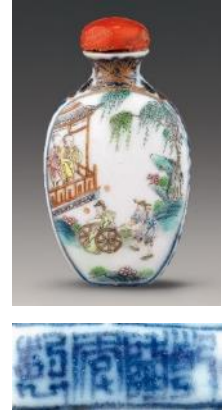

6. Snuff bottle with scene of “throwing fruits to Pan An's cart” and “crane flying over a pavilion” in underglaze blue and *fencai* enamels

Four-character mark of Qianlong period, Qing dynasty

18th – 19th century

Ceramics

H 7 cm L 3.8 cm W 1.5 cm

Fuyun Xuan Collection donated by Christopher and Josephine Sin
C2023.0175