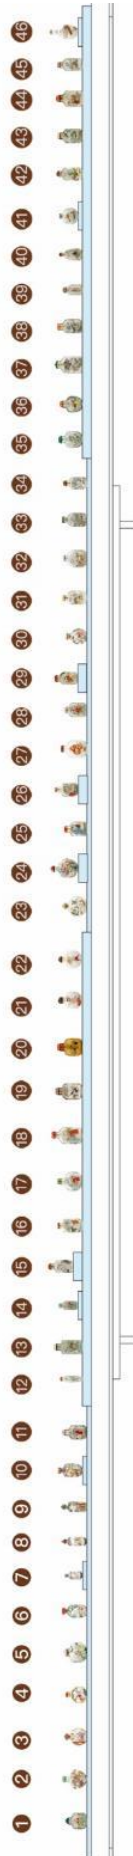

Section (2) Timeless Classics - Novels and drama