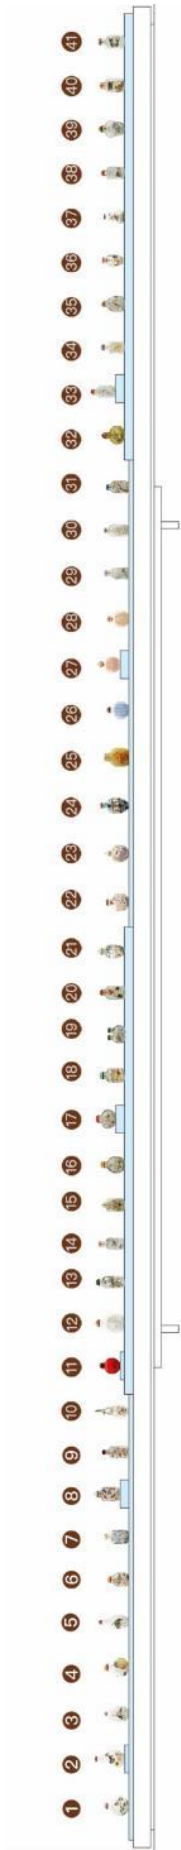

1. Snuff bottle with pigeons and dogs design in *fencai* enamels

Four-character mark of Daoguang and of the period
(1821 – 1850), Qing dynasty

Ceramics

H 7 cm L 5.5 cm W 2 cm

Fuyun Xuan Collection donated by Christopher and Josephine Sin
C2023.0215