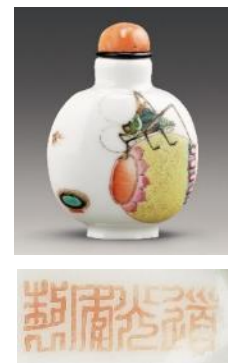

---

4. Snuff bottle with katydid design in *fencai* enamels

Four-character mark of Daoguang and of the period
(1821 – 1850), Qing dynasty

Ceramics

H 7 cm L 5.5 cm W 2.5 cm

Fuyun Xuan Collection donated by Christopher and Josephine Sin
C2023.0213