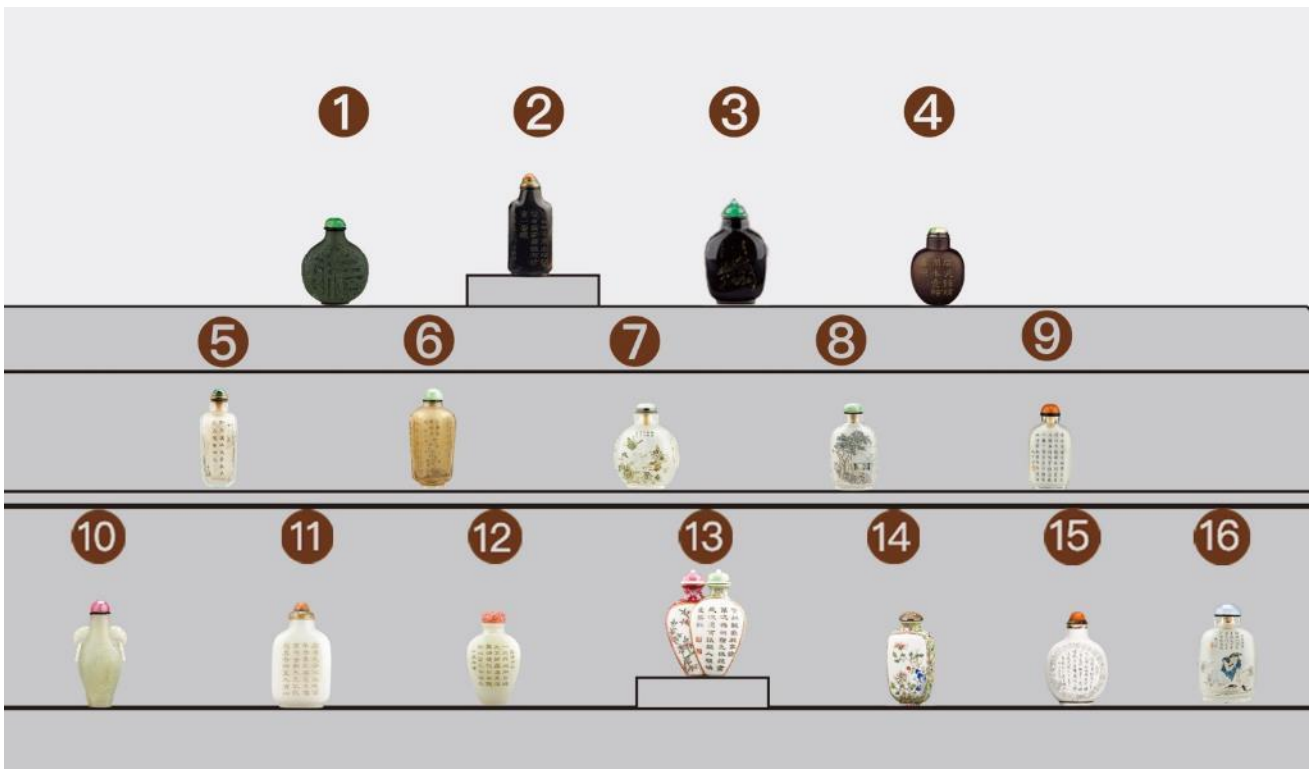

5.2 Personal Touch - Poetry and annotations