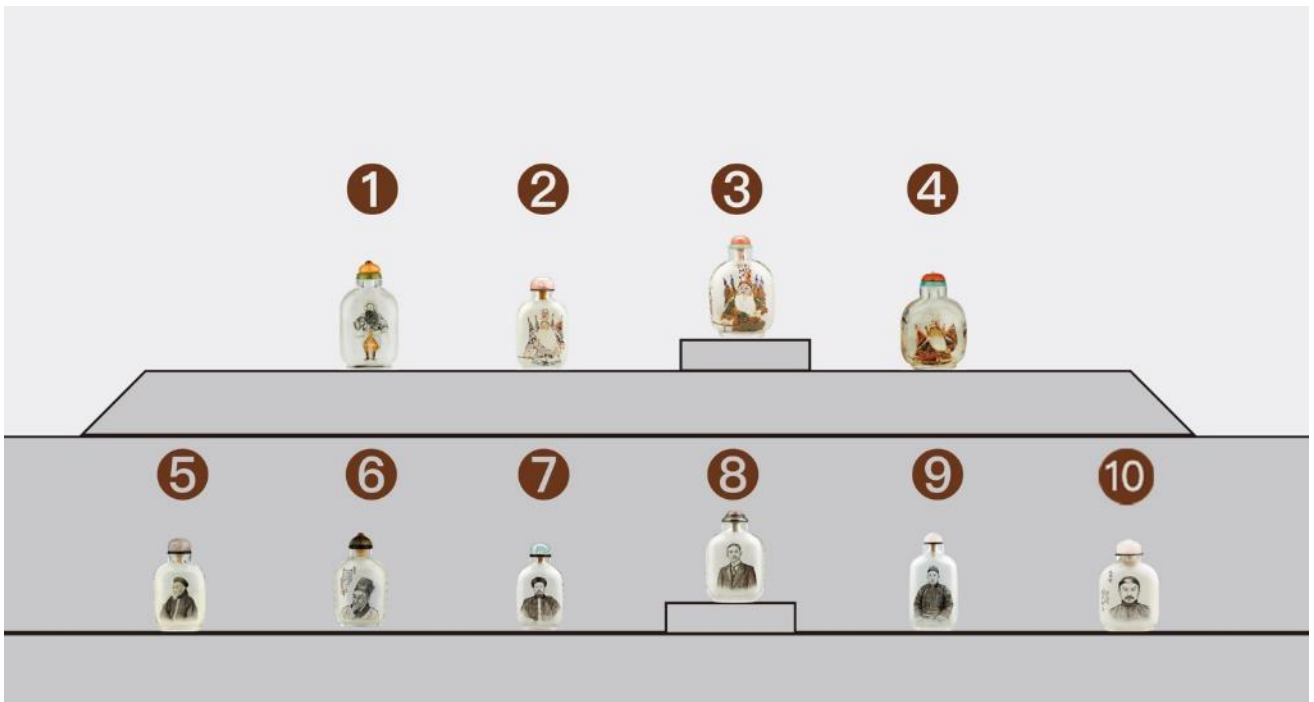

## 5.1 Personal Touch - Celebrity portraits

- 
1. Snuff bottle inside-painted with the role of Wu Zixu design

Ma Shaoxuan (1867 – 1939)

1900

Glass

H 8.3 cm L 4.5 cm W 2 cm

Fuyun Xuan Collection donated by Christopher and Josephine Sin  
C2023.0380